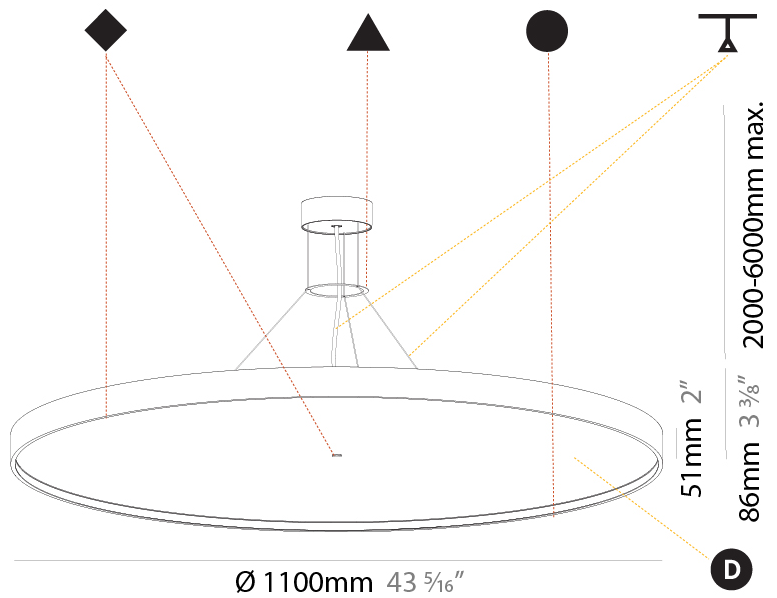

GENERAL

Series: Sign Diva
Subseries: Sign Diva Korona
Brand: Prolicht
Division: Architectural
Mounting Type: Suspension
Mounting Location: Ceiling
Subcategory: Pendant

PHYSICAL

Shape: Round
Diameter (mm): 1100
Diameter (in): 43 ⁵/₁₆"
Height (mm): 86
Height (in): 3 ³/₈"
Max. Overall Height (mm): 2086
Max. Overall Height (in): 82 ⁷/₈"
Light Distribution: Direct
Weight (kg): 19.986
Weight (lbs): 44.06
Diffuser: PMMA - Opal / Micro-Prism / Sparkling Secret / Vintage Industrial
Fixture Finish: SSR / BKV / CWI / CRY / HAB / UFT / ITA / RUA / FTG / MYG / LOD / PUS / FRO / FUP / KIA / POP / BLS / SPG / MEY / GOH / GUM / CHC / COM / ABZ / JAG / OBR / MOS / ROR
Fixture Material: Extruded Aluminum / Steel
Cable Details: 2000mm or 6000mm Transparent Cable

ELECTRICAL

Lamp Type: LED (Zhaga Standard)
Input Wattage (W): 145
Total Output Wattage (W): 135
Dimming: Tri-Mode (Non-Dimming and Phase Dimming (120Vac only) and 0-10V Dimming)
Driver Included: Yes
Driver Location: Integrated
Driver Type: Constant Current - Universal
Driver Class: Class 2
Input Voltage (V): 120 - 277
Constant Current (MA): 600

LED

Color Temperature (°K): 2700 / 3000 / 3500 / 4000
Max. Delivered Lumen (lm): 15931 / 17172 / 19937 / 20344
Nominal Lumen (lm): 18837 / 20305 / 23575 / 24056
CRI: >90 CRI
Lamp Life (hrs): 50000

OPTICAL

RATINGS AND CERTIFICATIONS

Certified By: Certified for North American Standards
IP rating: IP20