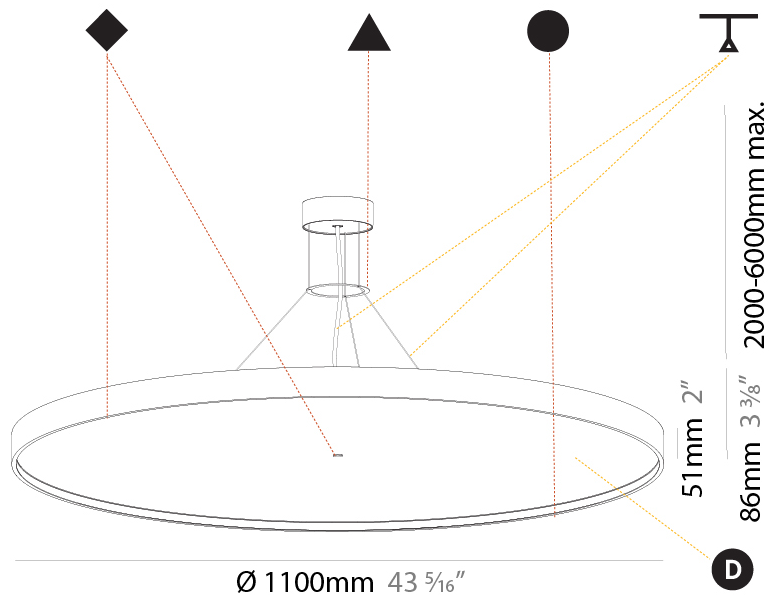

OPTICAL

RATINGS AND CERTIFICATIONS

Certified By: Certified for North American Standards
IP rating: IP20